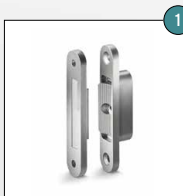

NOTE

Our patented Keilfalz on the hinge side is an additional prying protection which fulfills RC 2 criteria.